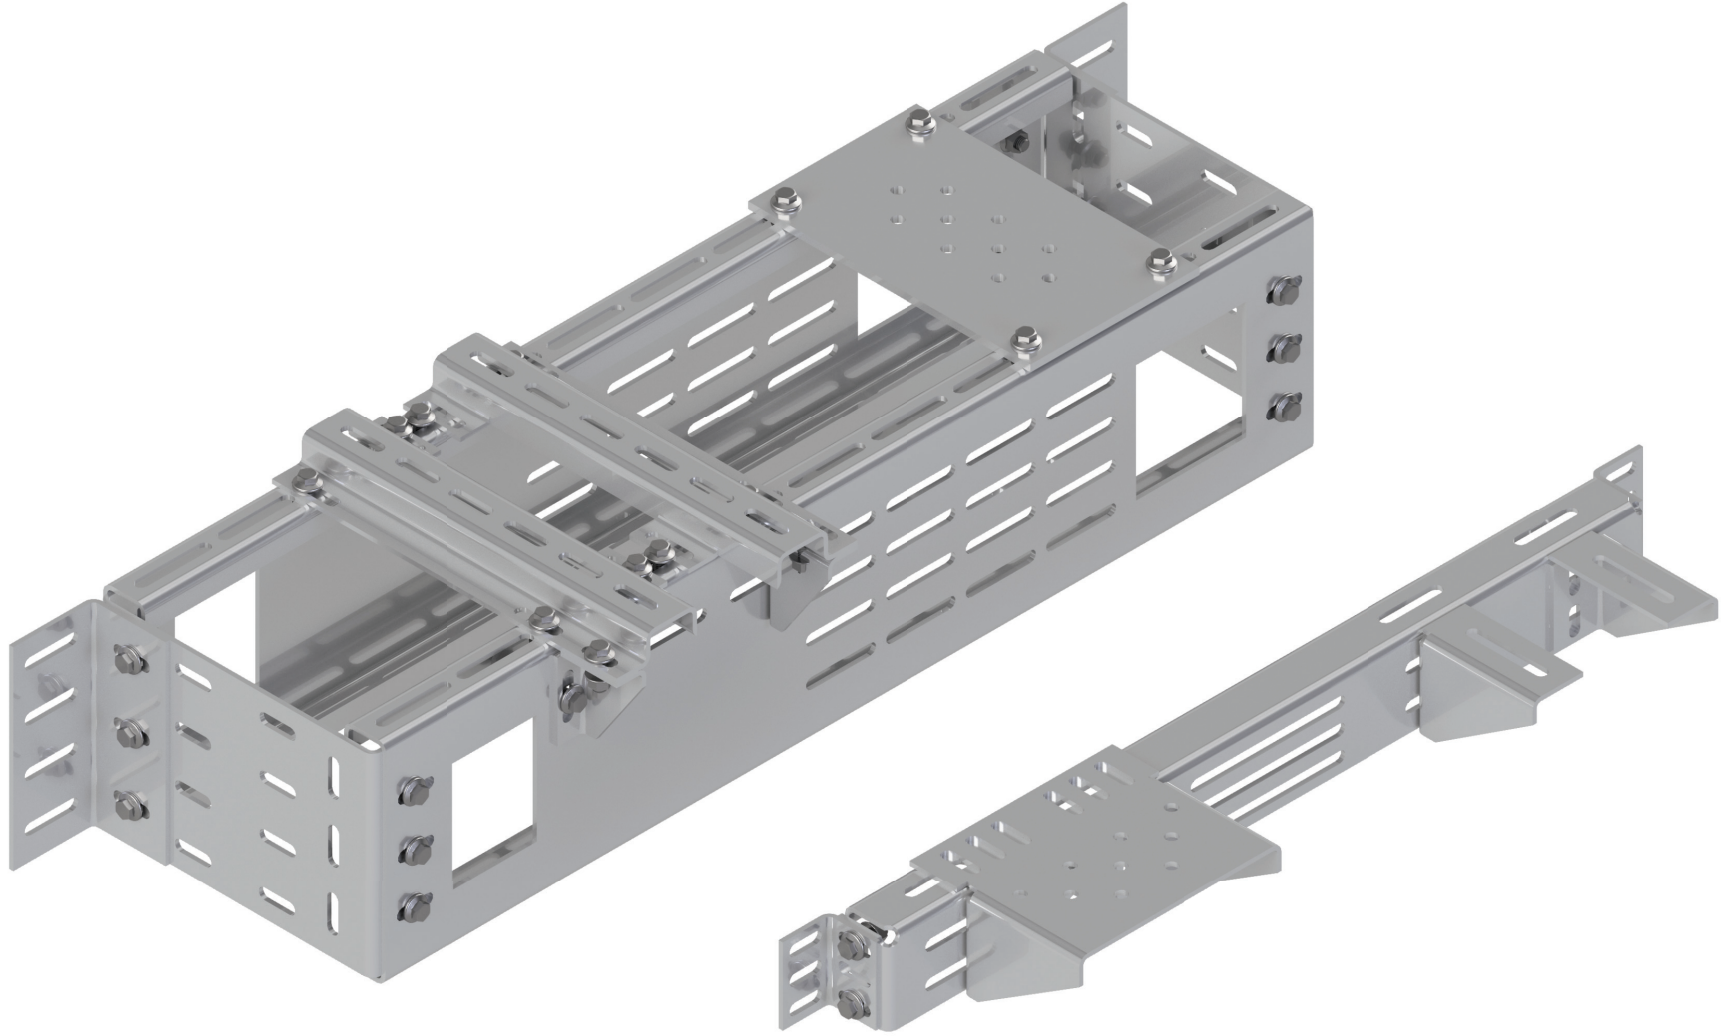

YRS - 27 - 11 MRL Dişlisiz Makine Şasisi

YRS - 27 - 11 MRL Gearless Machine Chassis

4 - 5 - 6 mm kalınlık seçeneklerimiz mevcuttur.
4 - 5 - 6 mm thickness options are available.