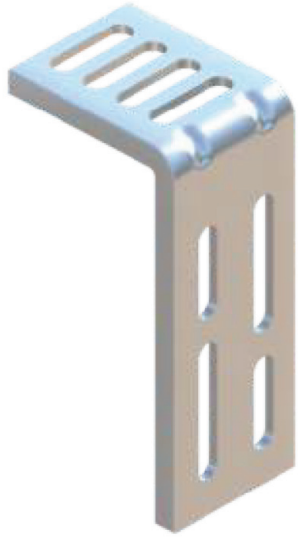

EXPLANATION

Small 30cm closed - 50cm open version
Large 60cm closed - 110cm open version
All of the list are included in price.

YRS - 27 - 17 70'lik 90'lık Ray Tırnakları

YRS - 27 - 17 70's and 90's Rail Nails

Civata, Somun ve Pul fiyata dahildir.
Bolts, nuts, and washers are included in the price.

YRS - 27 - 18 Özel Konsollar

YRS - 27 - 18 Special Consoles

Otomatik Kapı Konsolu

Automatic Door Console

6x8 90'lık Dikey Özel Konsol