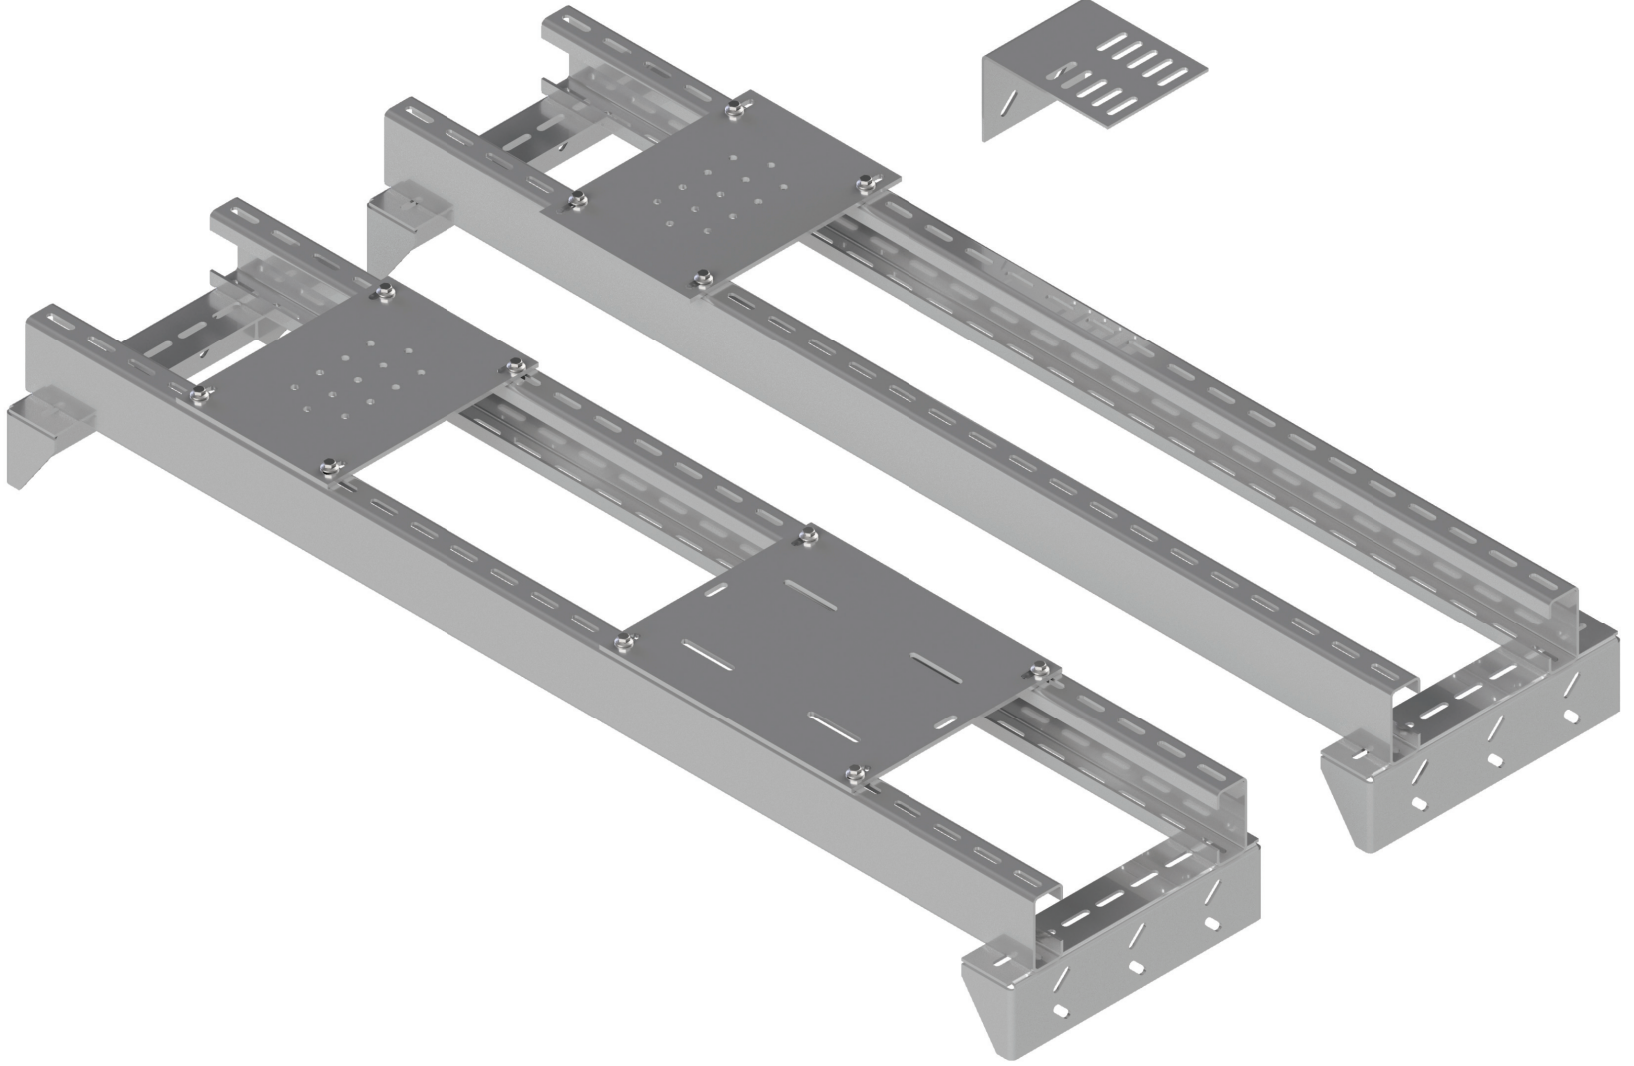

YRS - 27 - 12 MRL Arkadan Ağırlık Dişlisiz Şasi

YRS - 27 - 12 MRL Rear Weight Gearless Chassis

AÇIKLAMA

Boy 200-240 cm arası ölçülendirme

5 mm kalınlık

Alt duvar bağlantı plakası 8 mm

Listenin tamamı fiyata dahildir.

EXPLANATION

Dimensions between 200-240 cm length

5 mm thickness

Bottom wall connection plate 8 mm

All of the list are included in price.