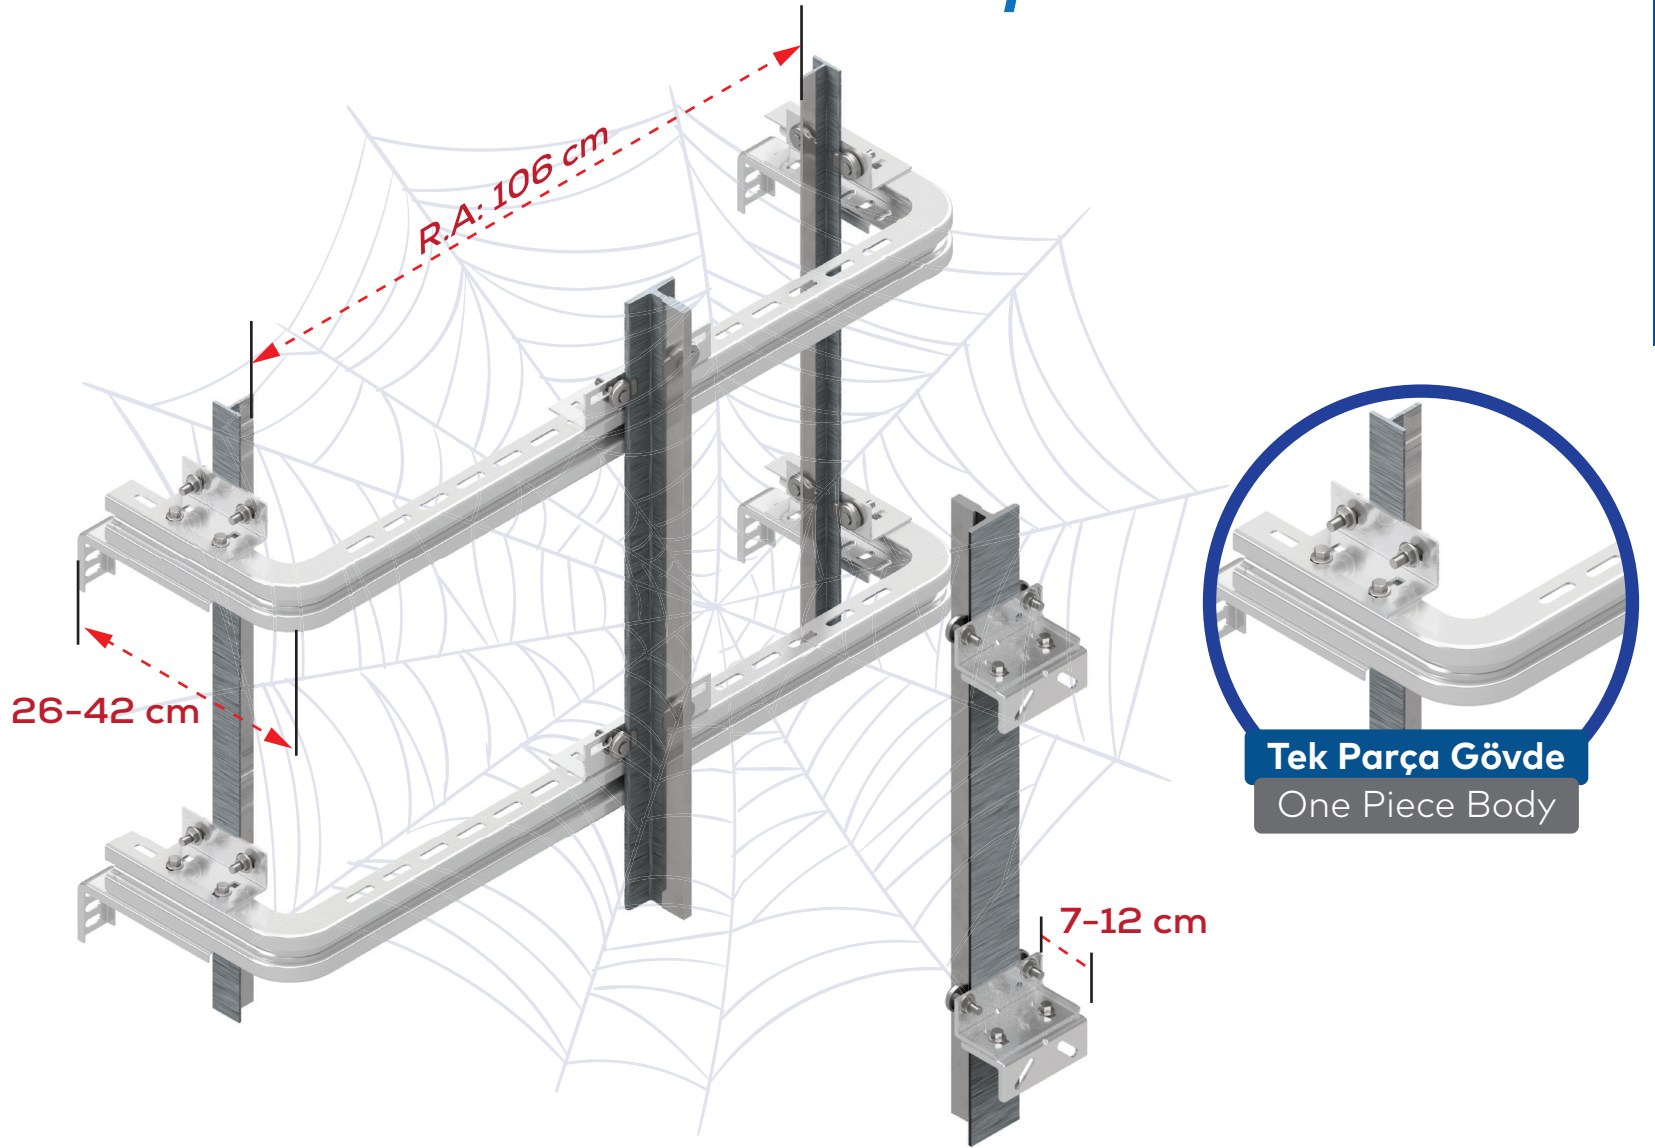

YRS - 27 - 03 Yandan Ağırlık Sistemi

YRS - 27 - 03 Side Weight System

YIRSAN DRUMCEK

predator SERİSİ

KUTU İÇERİĞİ

Yandan Ağırlık Bölmesi	2 Takım
Karşı Ana Ray Konsolu	2 Takım
M12*30 Civata Takımı	24 Takım
M12*110 Klipsli Dübel	12 Adet
Ana & Ağırlık Ray Tırnağı	16 Adet

Listenin tamamı fiyata dahildir.

Side Weight Section	2 Set
Main Rail Bracket	2 Set
M12*30 Bolt Set	24 Set
M12*110 Wedge Anchor	12 Pcs
Rail Clips	16 Pcs

All of the list are included in price.

BOX CONTENT