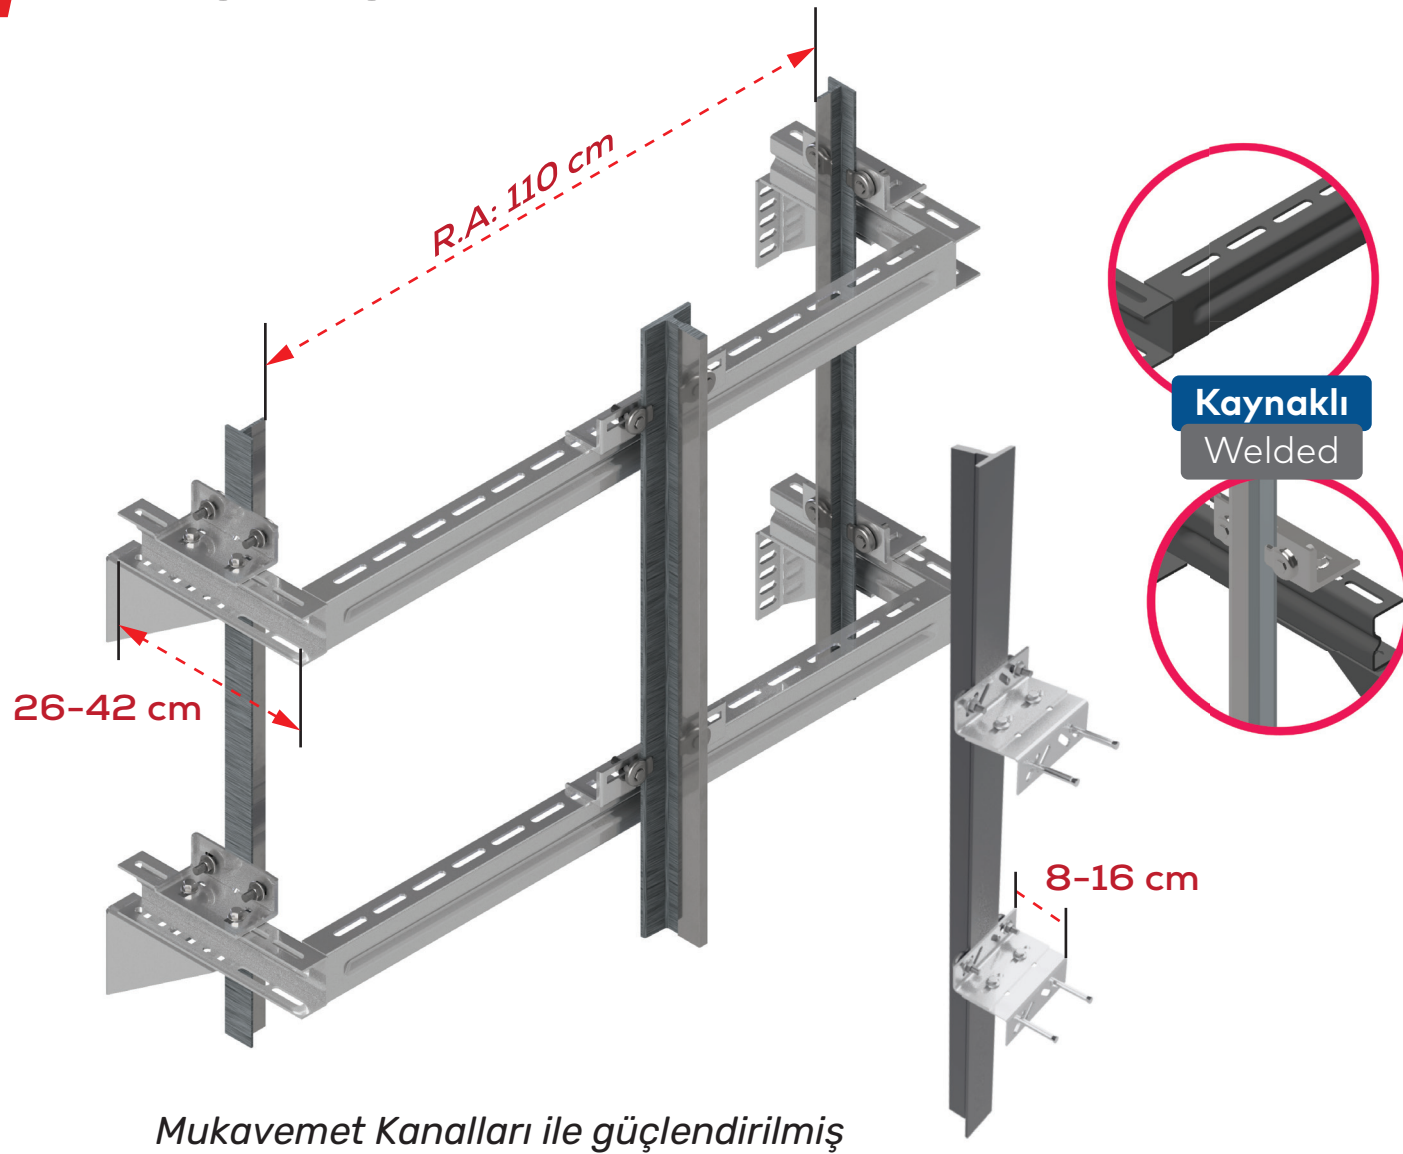

Listenin tamamı fiyata dahildir.

Side Weight Section	2 Set
Main Rail Bracket	2 Set
M12*30 Bolt Set	24 Set
M12*110 Wedge Anchor	12 Pcs
Rail Clips	16 Pcs

All of the list are included in price.

BOX CONTENT

KUTU İÇERİĞİ