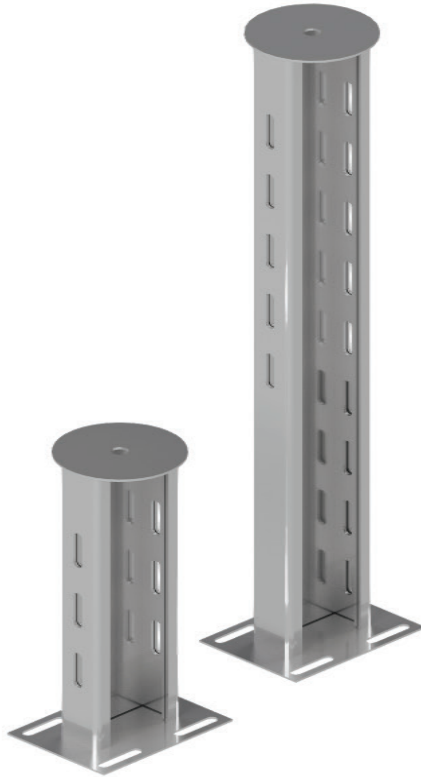

YRS - 27 - 15 70'lik 90'lık Ayarlı Kabin Pateni

YRS - 27 - 15 70's and 90's Adjustable Cabin Skates

YRS - 27 - 16 Kabin & Karşı Ağırlık Kuyu Dibi Tampon

YRS - 27 - 16 Cabin & Counter Weight Pit Buffer

AÇIKLAMA

Küçük 30cm kapalı - 50 cm açık hali
Büyük 60 cm kapalı - 110 cm açık hali
Listenin tamamı fiyata dahildir.

EXPLANATION

Small 30cm closed - 50cm open version
Large 60cm closed - 110cm open version
All of the list are included in price.